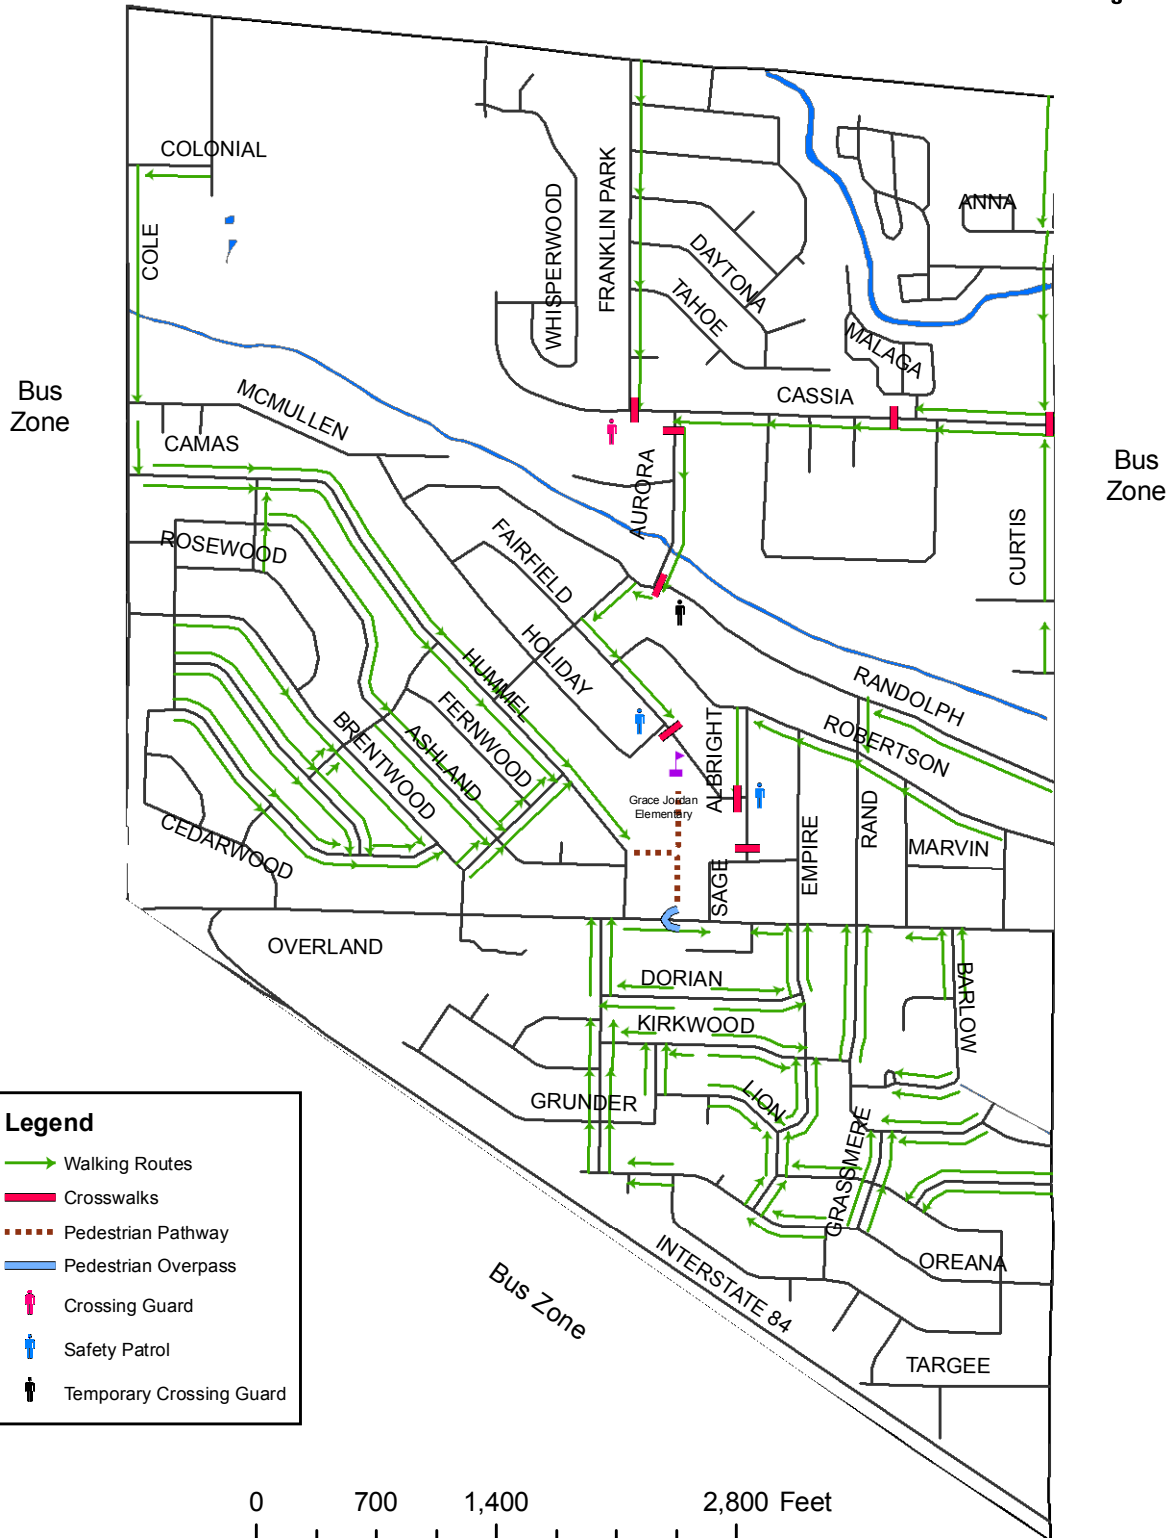

# Grace Jordan Walking Routes

**Legend**

- Walking Routes
- Crosswalks
- Pedestrian Pathway
- Pedestrian Overpass
- Crossing Guard
- Safety Patrol
- Temporary Crossing Guard