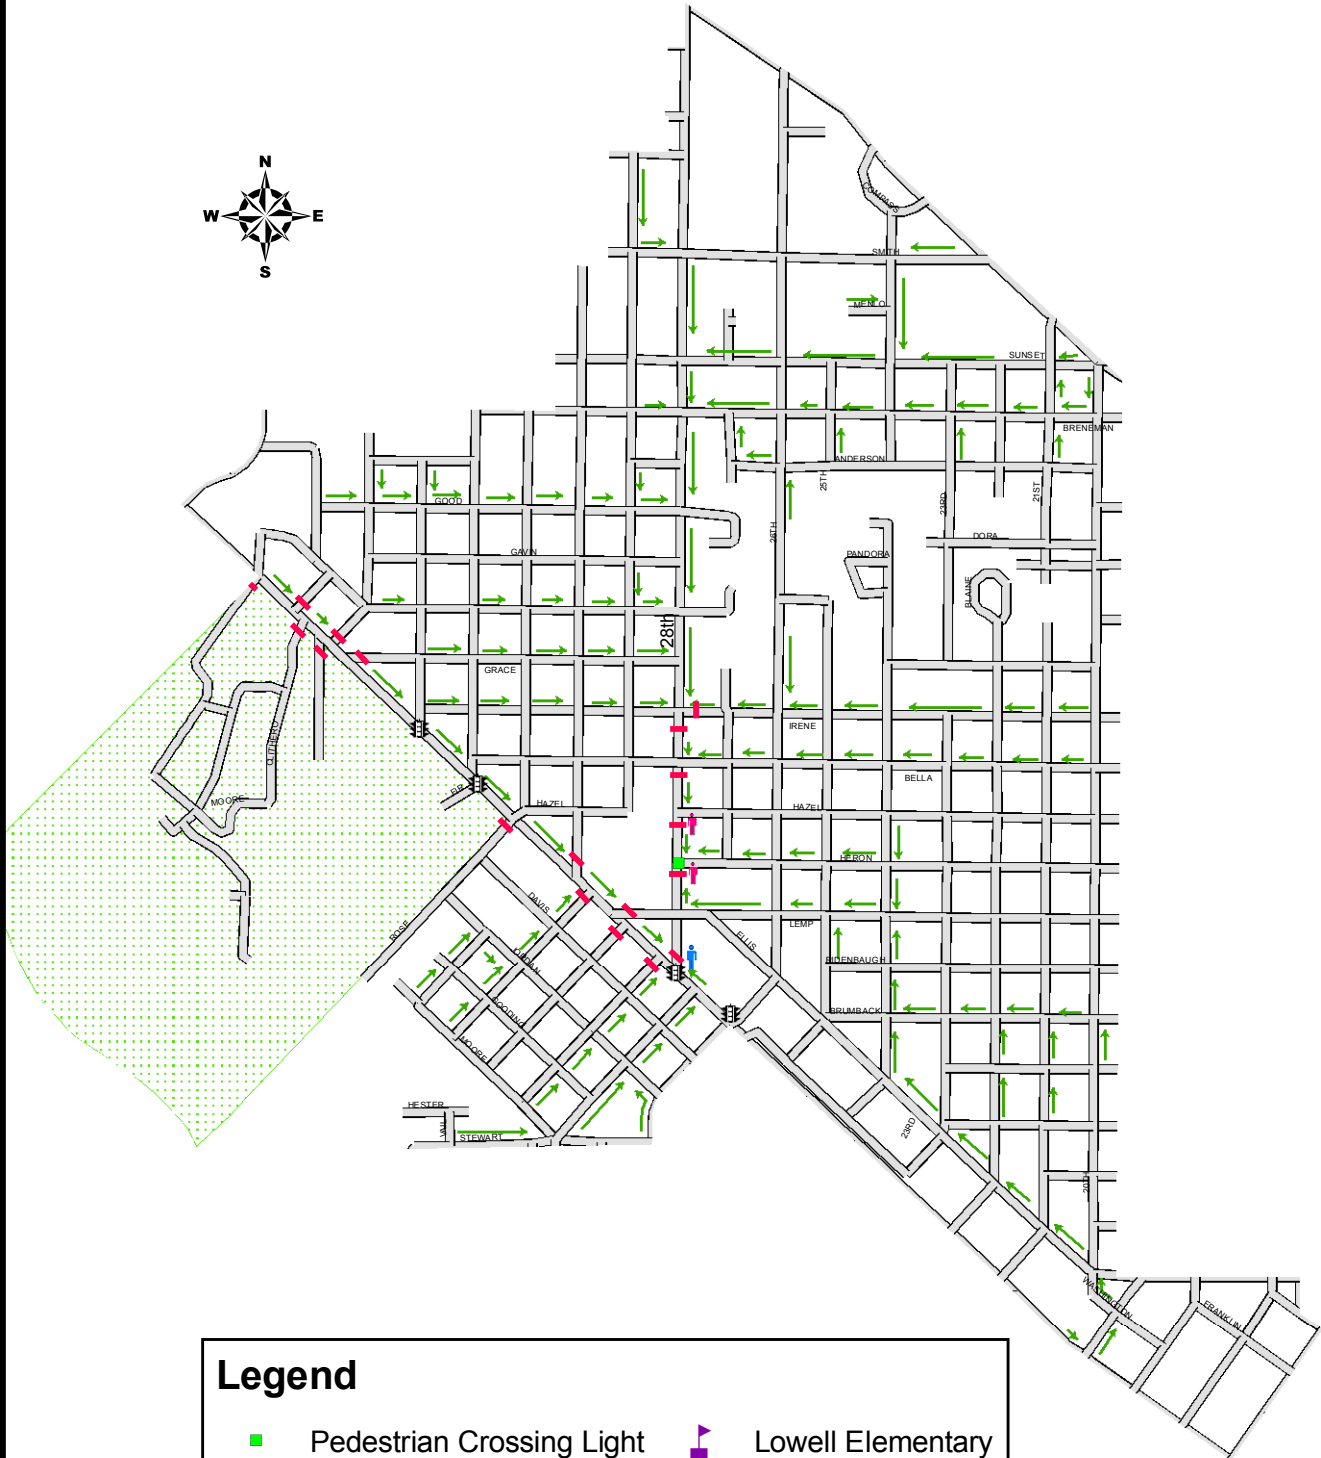

Lowell Walking Routes

Legend

	Pedestrian Crossing Light		Lowell Elementary
	Student Safety Patrol		Crosswalks
	Adult Crossing Guard		Walking Routes
	Signals		Safety Bus Zone