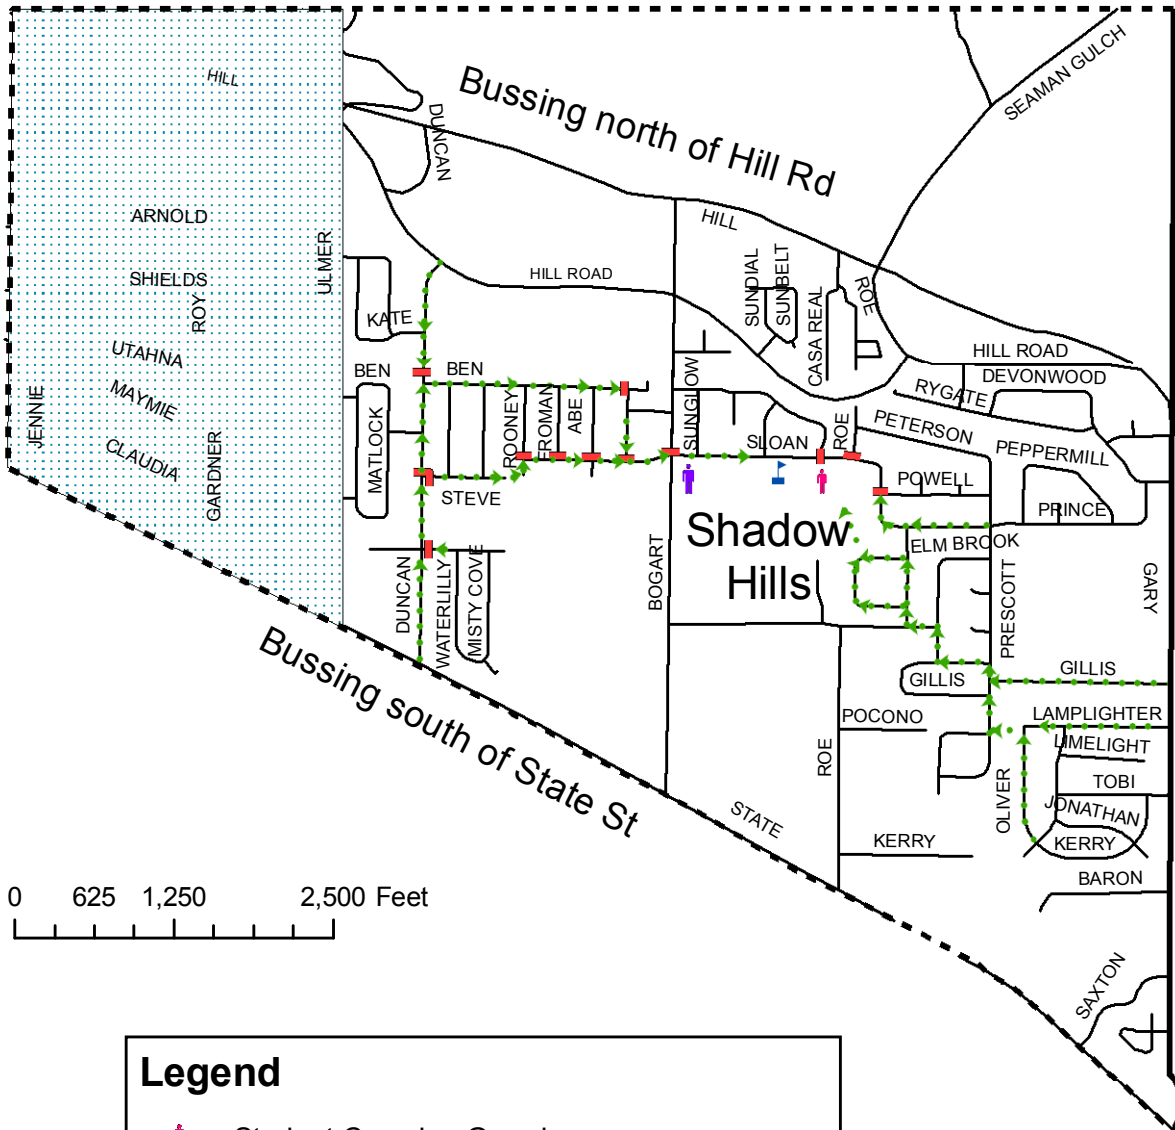

Shadow Hills Walking Routes

Bussing west of Horseshoe Bend

Legend

-  Student Crossing Guard
-  Adult Crossing Guard
-  Walking routes
-  Crosswalks
-  Currently a bussing area but that may change